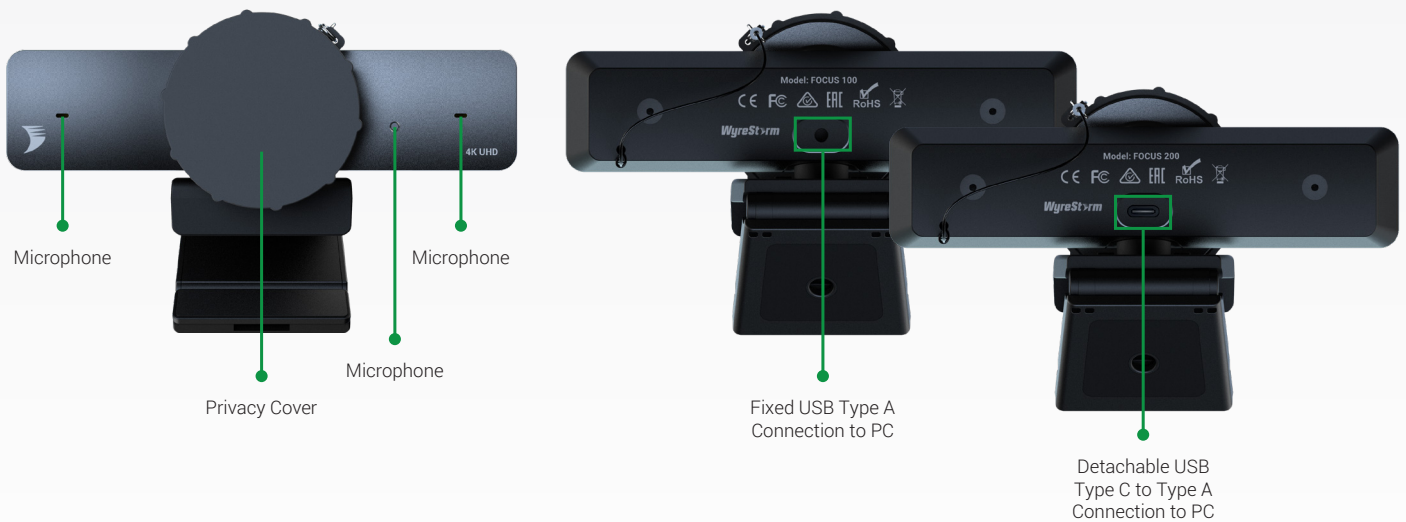

4K UHD and 1080p HD Ultra-Wide Angle USB Webcam with Integrated Microphone

FOCUS 100 | FOCUS 200

WyreStorm

Specification Sheet

WyreStorm - Powerful. Reliable. Simple.

Introduction

Part of the WyreStorm Office product line, the Focus series webcams provide simple yet effective solutions that meet today's video conference requirements. Each model is equipped with a tailored set of features to meet your meeting requirements. The Focus 100 is an entry level 1080p HD webcam that offers a traditional, but tried and true solution for simple video conferencing. The integrated microphones allow it to be a all-in-one solution to provide video and audio capture for any online meeting. The Focus 200 adds enhanced features such as 4K video capture with support for HDR (High Dynamic Range) for improved lighting. The Focus 200 also features ePTZ (electronic pan, tilt, zoom) allowing you to setup custom PTZ control for isolated camera angles.

Key Features

- Captures crystal clear 1080p HD (Focus 100) or 4K UHD (Focus 200) video with automatic color correction and white balance
- HDR (High Dynamic Range) video capture available on Focus 200
- 100-degree ultra-wide angle lens captures the entire room
- ePTZ support on Focus 200 models for simulated pan, tilt, zoom
- Easily adjusts to fit on top of any computer monitor or display, no matter the size
- Privacy cover for when the camera is not in use
- Integrated microphone features auto-noise reduction and a 3-meter pickup range
- Compatible with popular conference software such as Microsoft Teams and Zoom, Skype and more!
- Intuitive configuration software for adjusting video settings and ePTZ setup for Focus 200 models