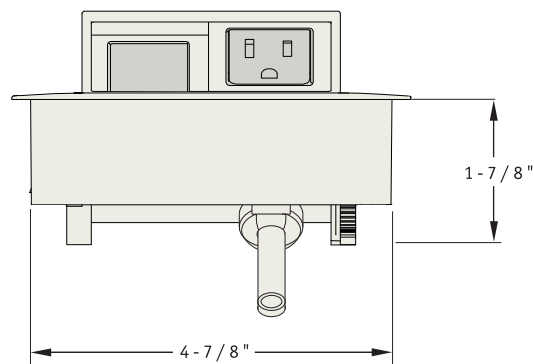

B Y R N E

G L E N B E I G H C O N T E M P O R A R Y

{ GLENBEIGH CONTEMPORARY } Presenting a simple and refined solution to your Home, Hospitality, and Healthcare environments. The clean lines and durable die-cast construction provides an elegant simplicity that demands attention. Available in both plated and powder coated finishes, they are sure to match your design needs. Available finishes; Antique Brass, Dark Bronze, and Satin Nickel plated finishes, or Midnight Black, Parchment White and Metallic Silver powder coated finishes. Glenbeigh can be configured with two 15Amp simplexes or one 15Amp simplex and one data adapter. Each kit includes a voice/data adapter kit (A/V adapter kits and voice/data jacks sold separately). Glenbeigh is UL listed and available with a 15Amp cord, Byrne Interlink, Byrne Interconnect, or hardwire versions. To learn more visit us at www.byrne-electrical.com