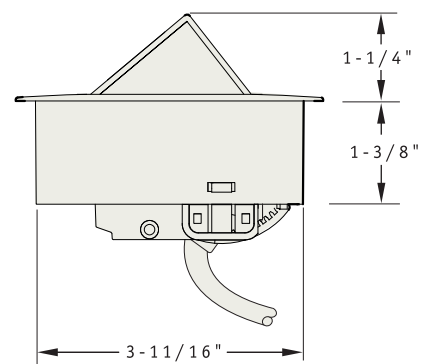

B Y R N E

G L E N B E I G H C O N T E M P O R A R Y

{ GLENBEIGH CONTEMPORARY } Presenting a simple and refined solution to your Home, Hospitality, and Healthcare environments. The clean lines and durable die-cast construction provides an elegant simplicity that demands attention. Available in both plated and powder coated finishes, they are sure to match your design needs. Available finishes; Antique Brass, Dark Bronze, and Satin Nickel plated finishes, or Midnight Black, Parchment White and Metallic Silver powder coated finishes. Glenbeigh can be configured with two 15Amp simplexes or one 15Amp simplex and one data adapter. Each kit includes a voice/data adapter kit (A/V adapter kits and voice/data jacks sold separately). Glenbeigh is UL listed and available with a 15Amp cord, Byrne Interlink, Byrne Interconnect, or hardwire versions. To learn more visit us at www.byrne-electrical.com