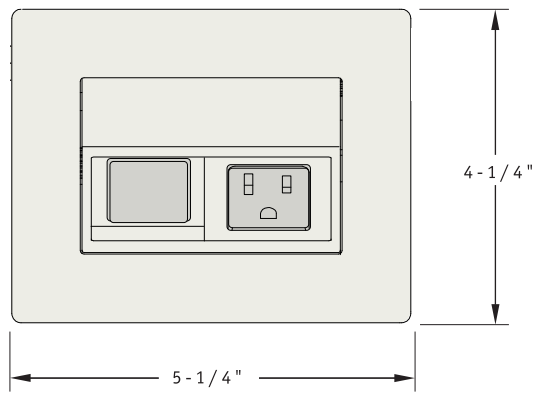

B Y R N E

G L E N B E I G H C O N T E M P O R A R Y

{ GLENBEIGH CONTEMPORARY } Presenting a simple and refined solution to your Home, Hospitality, and Healthcare environments. The clean lines and durable die-cast construction provides an elegant simplicity that demands attention. Available in both plated and powder coated finishes, they are sure to match your design needs. Available finishes; Antique Brass, Dark Bronze, and Satin Nickel plated finishes, or Midnight Black, Parchment White and Metallic Silver powder coated finishes. Glenbeigh can be configured with two 15Amp simplexes or one 15Amp simplex and one data adapter. Each kit includes a voice/data adapter kit (A/V adapter kits and voice/data jacks sold separately). Glenbeigh is UL listed and available with a 15Amp cord, Byrne Interlink, Byrne Interconnect, or hardwire versions. To learn more visit us at www.byrne-electrical.com