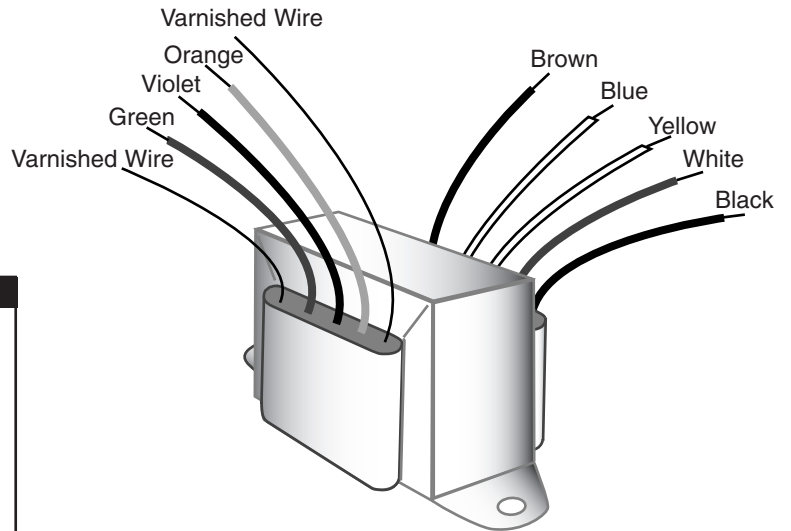

©2001 ATLAS SOUND LP

Printed in U.S.A.

00801

ATS000745 RevB 8/01

PN 461201

LT-72 TRANSFORMER **INSTALLATION INSTRUCTIONS**

1. Use two wire nuts to attach the appropriate wires to the field wiring.
2. Cut off the exposed bare portion of the unused leads.