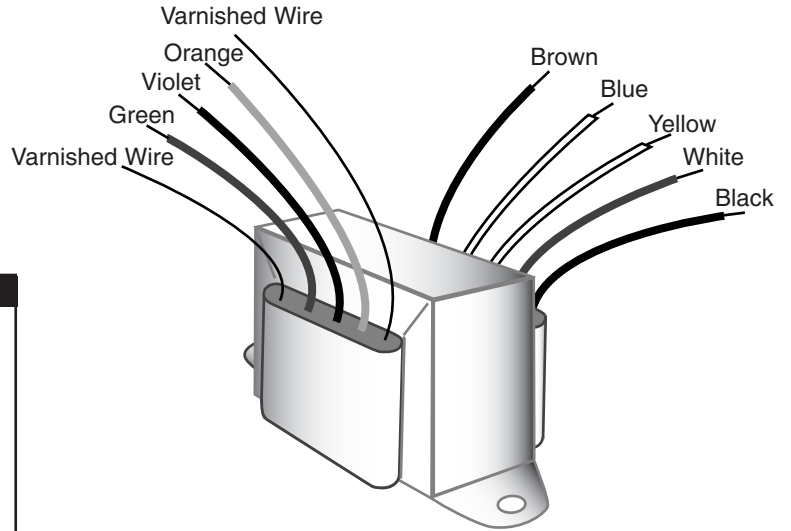

LT-72 TRANSFORMER **INSTALLATION INSTRUCTIONS**

1. Use two wire nuts to attach the appropriate wires to the field wiring.
2. Cut off the exposed bare portion of the unused leads.

70 VOLT HOOK-UP	
Black	Common
White	0.5 Watt
Yellow	1 Watt
Blue	2 Watt
Brown	4 Watts
Varnished Wire	Speaker Terminals