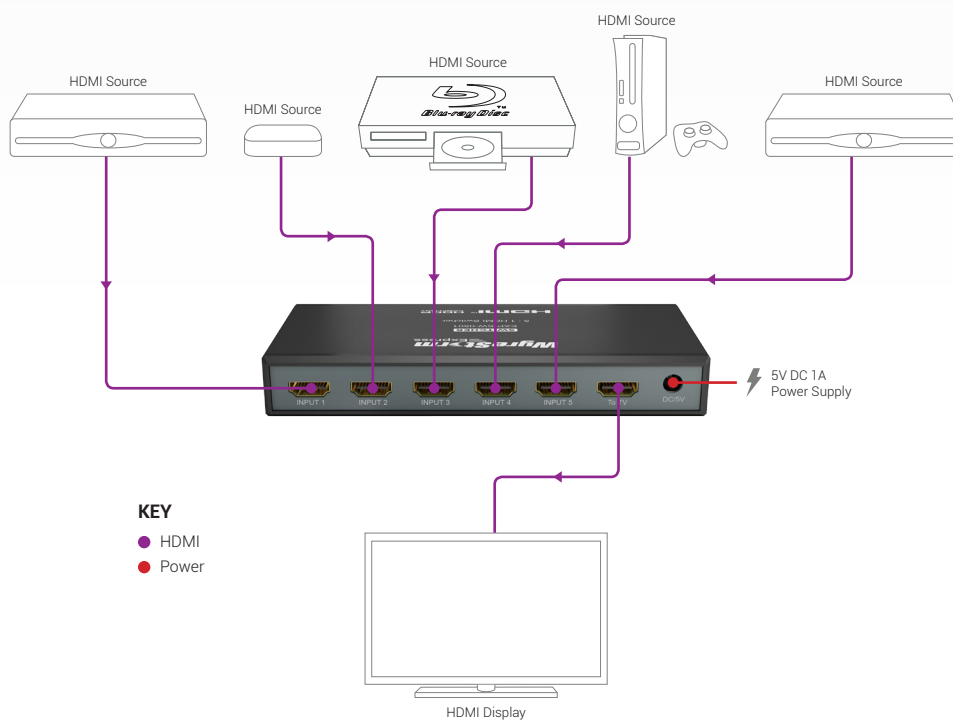

Specification

Audio and Video	
Audio Formats	Up to 7.1 DTS-HD Master Audio and Dolby TrueHD
Video Resolution	1920x1080@60Hz (1080p60)
Color Depth	24bit (1080p)
Maximum Pixel Clock	297 MHz
Communication and Control	
HDMI	HDCP | EDID DVI/D supported with adapter (not included)
Power	
Power Supply	Input: 100~240V AC 50/60Hz Output: 5V DC 1A
Max Power Consumption	4W

Environmental	
Operating Temperature	32°F ~ 95°F (0°C ~ 35°C) 5% ~ 90%, non-condensing
Maximum BTU	13.64
Dimensions and Weight	
Height	19mm/0.75in
Width	162mm/6.4in
Depth	69mm/2.7in
Weight	0.7kg/1.54lbs
Regulatory	
Safety and Emission	CE | FCC | RoHS

Basic Wiring Diagram

HDMI® HDCP