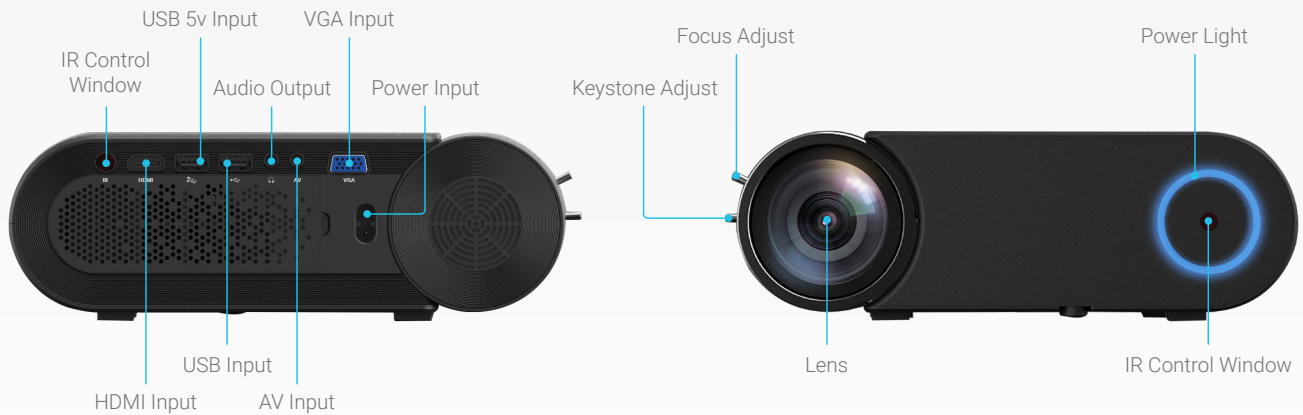

**Portable HD LED Projector**  
**EXP-PRJ-HD**

**HDMI**

*WyreStorm - Powerful. Reliable. Simple.*

**Introduction**

Take bright, crisp projection with you wherever you go with the EXP-PRJ-HD portable LED projector. Designed to take from room to room, the EXP-PRJ-HD can keep the kids busy, take the big game to a different room and even take it with you on the go to the next work presentation.

**Specifications**

<b>Display Type</b>	TFT LCD
<b>Native Resolution</b>	1280*720 RGB
<b>Input Resolution</b>	1920*1080
<b>Light Source</b>	LED
<b>Expected Bulb Life</b>	30,000 Hours
<b>Lens Coating</b>	Multiple Coated Lens (F=134)
<b>Lens Focus</b>	Manual Operation
<b>Projection Distance</b>	1.5 - 4.5m (4.9 - 14.7ft)
<b>Projection Size</b>	111.8 - 355.6cm (44 - 140in)
<b>Projection Ratio</b>	1:4
<b>Aspect Ratio</b>	16:9
<b>Optimum Projection Size</b>	152cm (60in)
<b>Optimum Imaging Distance</b>	1.5m (4.9ft)
<b>Color Palette</b>	16M
<b>Keystone</b>	Manual Operation ± 15°
<b>Power Input</b>	100V - 240V 50/60Hz
<b>Wattage</b>	72W
<b>Input Interface</b>	HDMI, USB, VGA, AV
<b>Output Interface</b>	3.5mm Audio Jack
<b>Speaker</b>	3W
<b>Dimensions</b>	245x166x81.5mm (9.6x6.5x3.2in)
<b>Weight</b>	1.25kg (2.7lbs)

**In the Box**

- 1x EXP-PRJ-HD Video LED Projector
- 1x IR Remote Control
- 1x HDMI cable
- 1x 3.5 > RCA AV Cable
- 1x US Power Adapter
- 1x User Manual

**Key Features**

- Native 720p HD video resolution support
- 50,000 lamp life
- 5,500 lumens
- HDMI, USB (x2) AV and VGA inputs
- IR receiver located on front and rear of projector
- Built in speaker or external connection to audio devices
- 2 year WyreStorm Essentials warranty