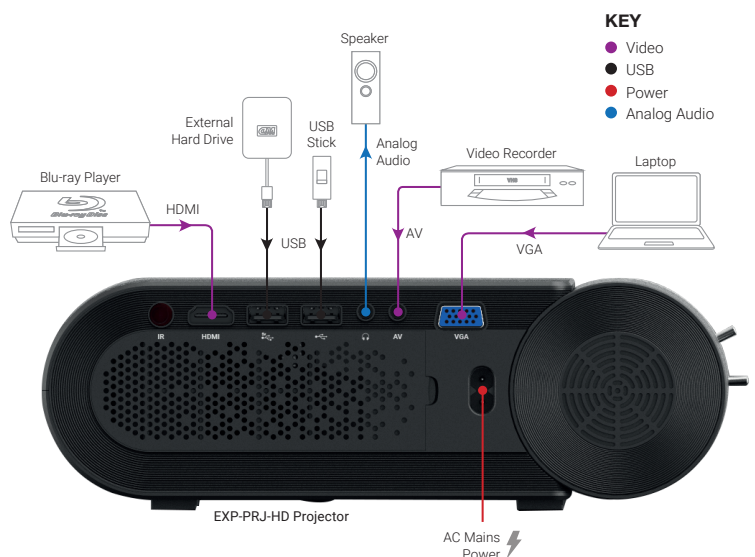

**Portable HD LED Projector**  
**EXP-PRJ-HD**

**HDMI**

*WyreStorm - Powerful. Reliable. Simple.*

**Introduction**

Take bright, crisp projection with you wherever you go with the EXP-PRJ-HD portable LED projector. Designed to take from room to room, the EXP-PRJ-HD can keep the kids busy, take the big game to a different room and even take it with you on the go to the next work presentation.

**Specifications**

<b>Display Type</b>	TFT LCD
<b>Native Resolution</b>	1280*720 RGB
<b>Input Resolution</b>	1920*1080
<b>Light Source</b>	LED
<b>Expected Bulb Life</b>	30,000 Hours
<b>Lens Coating</b>	Multiple Coated Lens (F=134)
<b>Lens Focus</b>	Manual Operation
<b>Projection Distance</b>	1.5 - 4.5m (4.9 - 14.7ft)
<b>Projection Size</b>	111.8 - 355.6cm (44 - 140in)
<b>Projection Ratio</b>	1:4
<b>Aspect Ratio</b>	16:9
<b>Optimum Projection Size</b>	152cm (60in)
<b>Optimum Imaging Distance</b>	1.5m (4.9ft)
<b>Color Palette</b>	16M
<b>Keystone</b>	Manual Operation ± 15°
<b>Power Input</b>	100V - 240V 50/60Hz
<b>Wattage</b>	72W
<b>Input Interface</b>	HDMI, USB, VGA, AV
<b>Output Interface</b>	3.5mm Audio Jack
<b>Speaker</b>	3W
<b>Dimensions</b>	245x166x81.5mm (9.6x6.5x3.2in)
<b>Weight</b>	1.25kg (2.7lbs)

**In the Box**

- 1x EXP-PRJ-HD Video LED Projector
- 1x IR Remote Control
- 1x HDMI cable
- 1x 3.5 > RCA AV Cable
- 1x US Power Adapter
- 1x User Manual

**Key Features**

- Native 720p HD video resolution support
- 50,000 lamp life
- 5,500 lumens
- HDMI, USB (x2) AV and VGA inputs
- IR receiver located on front and rear of projector
- Built in speaker or external connection to audio devices
- 2 year WyreStorm Essentials warranty