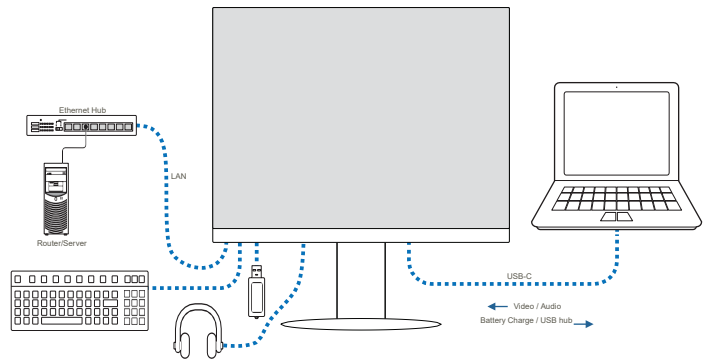

Benefits of LAN Port Connection*

LAN port allows for display to connect to user's network, in which a laptop, game console or other devices with no LAN port can simply connect to the monitor for ethernet use.