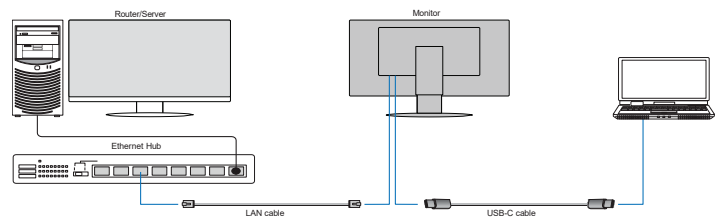

* USB-C and LAN port In (RJ45) only for E224FL/E244FL/E274FL