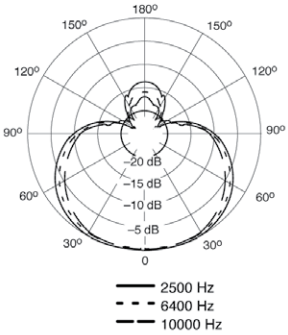

SUPER-CARDIOID ELEMENT (115)

SHURE

ONE YEAR LIMITED WARRANTY

ACE BACKSTAGE CO., INC. brand STICK MIC products purchased in the USA are warranted for one year from date of purchase by ACE BACKSTAGE CO., INC. to be free of defects in materials and workmanship. In the event of such defect, product will be repaired promptly without charge, or replaced at our option with equal or better product if the item is delivered, shipping prepaid, to ACE BACKSTAGE CO., INC. with the sales receipt or other proof of the purchase date. This warranty excludes defects due to normal wear, abuse (damaged shaft, etc.), shipping damage, or failure to use the product in accordance with instructions. The warranty is void in the event of unauthorized repair or modification.

FOR RETURN APPROVAL AND SHIPPING INFORMATION CONTACT:

**THE SERVICE DEPARTMENT
ACE BACKSTAGE CO., INC.
24846 AVENUE ROCKEFELLER • SUITE 200
VALENCIA, CA 91355-3467**

Except to the extent precluded by applicable state law, ACE BACKSTAGE CO., INC. WILL HAVE NO LIABILITY FOR ANY CONSEQUENTIAL, INCIDENTAL, OR SPECIAL DAMAGES; ANY WARRANTY OF MERCHANTABILITY OR FITNESS FOR PARTICULAR PURPOSE EXPIRES WHEN THIS EXPRESS WARRANTY EXPIRES.