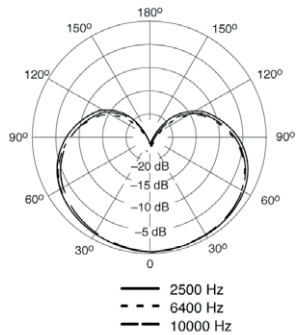

ACE BACKSTAGE CO., INC. STAGE POCKET SYSTEMS

24846 Avenue Rockefeller | Suite 200 | Valencia, CA 91355
Tel: 661-295-5760 | Fax: 661-295-1122
Email: orders@acebackstage.com | Web: www.acebackstage.com

DATA SHEET

Choir Stick Microphones
Data Spec Sheet
Revision: 9.26.13

Model Numbers:	#CSM-41x/61x (where x is element type | C=Cardioid, SC=Supercardioid)
Model Name:	Choir Stick Microphone
Model Description:	Choir Stick Microphone using Shure® Technology

SHURE CHOIR STICK MICROPHONE ELEMENT POLAR PATTERNS

CARDIOID ELEMENT (130)

SHURE