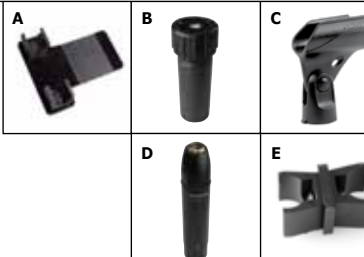

ACE BACKSTAGE CO., INC. STAGE POCKET SYSTEMS

24846 Avenue Rockefeller | Suite 200 | Valencia, CA 91355
Tel: 661-295-5760 | Fax: 661-295-1122
Email: orders@acebackstage.com | Web: www.acebackstage.com

DATA SHEET

Wireless Choir Stick Microphones
Data Spec Sheet
Revision: 1.31.16

Model Numbers:	#CSM-41xW/61xW (where x is element type | C=Cardioid, SC=Supercardioid)
Model Name:	Wireless Choir Stick Microphone
Model Description:	Wireless Choir Stick Microphone using Shure® Technology

CSM-41W and CSM-61W WIRELESS CHOIR STICK MICROPHONES

The CSM-61W and CSM-41W series WIRELESS Choir Stick Microphone (CSM) offers the ability to use wireless technology for a totally portable choir configuration. The WIRELESS CSM provides the performance of an overhead hanging choir microphone by placing the microphone element above and over any choir application. Constructed of a black, space-age aluminum alloy, and fitted with over 2" of Micro-Flex gooseneck articulation, both the 40" and 60" models are able to adjust to an exact placement requirement.

The WIRELESS CSM will plug directly into your SHURE® wireless transmitter allowing the portable Choir Stick Microphone to transmit through your SHURE® Wireless system. The provided W-Clip will secure the transmitter to your microphone stand, maintaining a low profile and neat appearance. This versatile choir microphone can be used in both WIRELESS and WIRED applications, expanding performance options dramatically. Internal re-wiring at ACE allows the CSMW to work directly with your SHURE® wireless transmitter or the wired power supply.