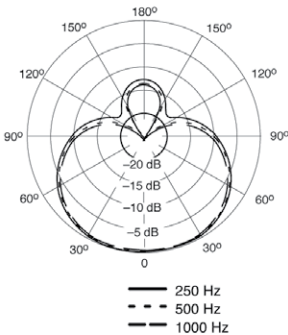

SUPER-CARDIOID ELEMENT (115)

SHURE

ONE YEAR LIMITED WARRANTY

ACE BACKSTAGE CO., INC. brand STICK MIC products purchased in the USA are warranted for one year from date of purchase by ACE BACKSTAGE CO., INC. to be free of defects in materials and workmanship. In the event of such defect, product will be repaired promptly without charge, or replaced at our option with equal or better product if the item is delivered, shipping prepaid, to ACE BACKSTAGE CO., INC. with the sales receipt or other proof of the purchase date. This warranty excludes defects due to normal wear, abuse (damaged shaft, etc.), shipping damage, or failure to use the product in accordance with instructions. The warranty is void in the event of unauthorized repair or modification.

FOR RETURN APPROVAL AND SHIPPING INFORMATION CONTACT:

**THE SERVICE DEPARTMENT
ACE BACKSTAGE CO., INC.
24846 AVENUE ROCKEFELLER • SUITE 200
VALENCIA, CA 91355-3467**

Except to the extent precluded by applicable state law, ACE BACKSTAGE CO., INC. WILL HAVE NO LIABILITY FOR ANY CONSEQUENTIAL, INCIDENTAL, OR SPECIAL DAMAGES; ANY WARRANTY OF MERCHANTABILITY OR FITNESS FOR PARTICULAR PURPOSE EXPIRES WHEN THIS EXPRESS WARRANTY EXPIRES.