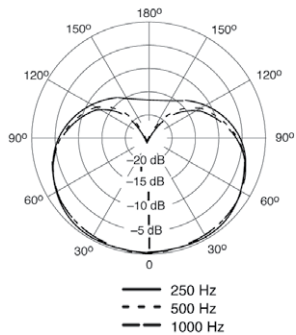

ACE BACKSTAGE CO., INC. STAGE POCKET SYSTEMS

24846 Avenue Rockefeller | Suite 200 | Valencia, CA 91355
Tel: 661-295-5760 | Fax: 661-295-1122
Email: orders@acebackstage.com | Web: www.acebackstage.com

DATA SHEET

Choir Stick Microphones
Data Spec Sheet
Revision: 9.26.13

Model Numbers:	#CSM-41x/61x (where x is element type | C=Cardioid, SC=Supercardioid)
Model Name:	Choir Stick Microphone
Model Description:	Choir Stick Microphone using Shure® Technology

SHURE CHOIR STICK MICROPHONE ELEMENT POLAR PATTERNS

CARDIOID ELEMENT (130)

SHURE