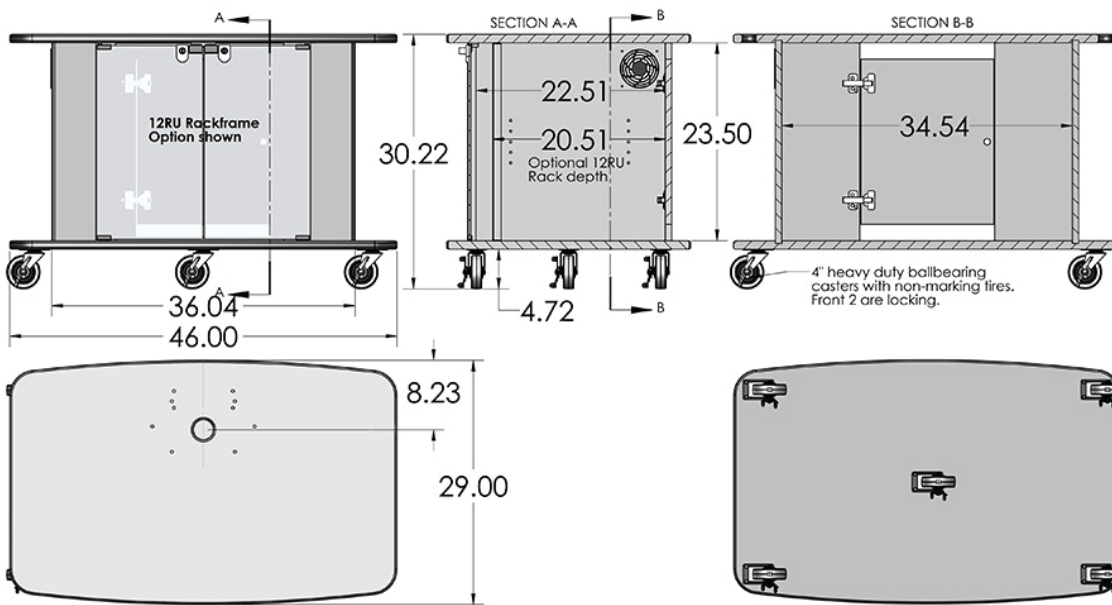

The Tech series display cart model **C2736** is truly an all-in-one cart that will accommodate single 40" to 80" displays using the optional PM-S, dual 40" to 70" using the optional PM-D or for larger single displays the PM-S-XL mount can be used (Display mounts sold separately)

Standard Features

- Available in black laminate finish
- Rear door for easy access to equipment stored inside
- Two rear panel cable access slots
- Capable of supporting 500 lbs (225 kg)
- 4x 4" heavy duty casters for easy maneuvering
- Acrylic front doors
- Security locks
- Ships assembled

Options

- **PM-S** Single display mount (40" - 80")
- **PM-D** Dual display mount (40" - 70")
- **PM-S-XL** Single large display mount (50" - 90")
- **PM-CVR** Cosmetic mount base cover
- **MM1232** Monitor and camera mount (12" - 32")
- **PB** Six outlet power bar with 10 ft. cord
- **FAN** 53 CFM 120mm AC cooling fan with 6 ft cord
- **C900S** 15" - 24" Adjustable monitor arm
- **PM-CMP** Camera plate
- **SHLF** Adjustable interior shelf
- **9031** Vented metal shelf
- **9041** Sliding shelf
- **9052** Sliding drawer
- **RMT12** Rack mount frame 12U kit

Shown with optional mount
(Sold separately)

Specifications

Model: C2736
Width: 46"
Depth: 29"
Height: 30"

Finishes

The information contained in this drawing is the sole property of Audio Visual Furniture International. Any reproduction in part or as a whole without the written permission of Audio Visual Furniture International is prohibited. We can build or modify stock configurations to suit customer specifications. Please contact us to discuss how this service can help meet your needs. Some quantity restrictions may apply. Specification subject to change without notice. Computers, cameras, monitors, etc. are shown to illustrate product usage and are not included unless otherwise noted.