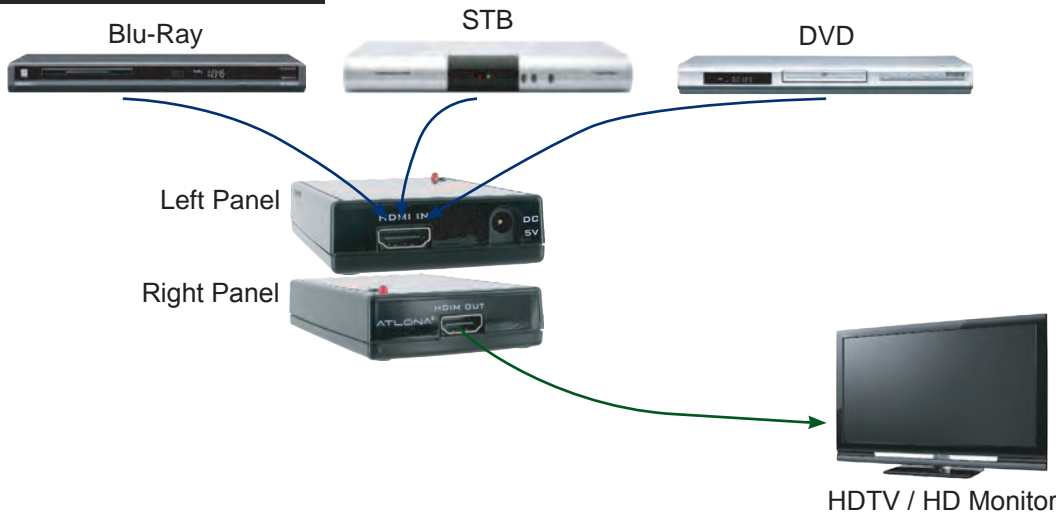

CONNECTION DIAGRAM