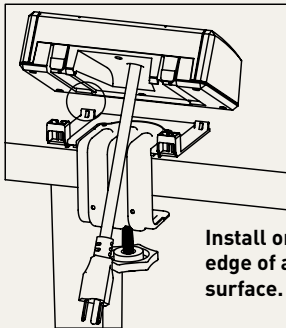

Install on the edge of a work surface.

Desktop Power Center Ordering Information	
Part No.	Description
WSR320-S	Work surface portal with three surge protected 15 Amp power outlets, two USB charging outlets and a 6' cord. Units come with accessories for mounting into round cut-outs in desk or edge mounting on desks or other surfaces. Clamshell packaging.
WSC320-S	Work surface portal with three surge protected 15 Amp power outlets, two USB charging outlets and a 6' cord. Units come with accessories for mounting into round cut-outs in desk or edge mounting on desks or other surfaces. Corrugated packaging.

© 2015 Legrand All Rights Reserved ED1634R3 0915

Electrical Wiring Systems

60 Woodlawn Street
West Hartford, CT 06110
1.800.621.0049
www.legrand.us

570 Applewood Crescent
Vaughan, Ontario L4K 4B4
905.738.9195
www.legrand.ca

Follow Us