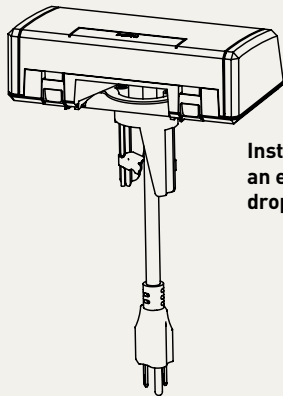

Everything you need for mounting on your work surface, whether along the edge or through an existing cord drop opening.

Wiremold® Desktop Power Centers brings surge-protected power and USB charging outlets up to the work surface by utilizing existing cord drop openings in office desks and table tops or by mounting onto the edge of a desk or table top.

Install through an existing cord drop opening.