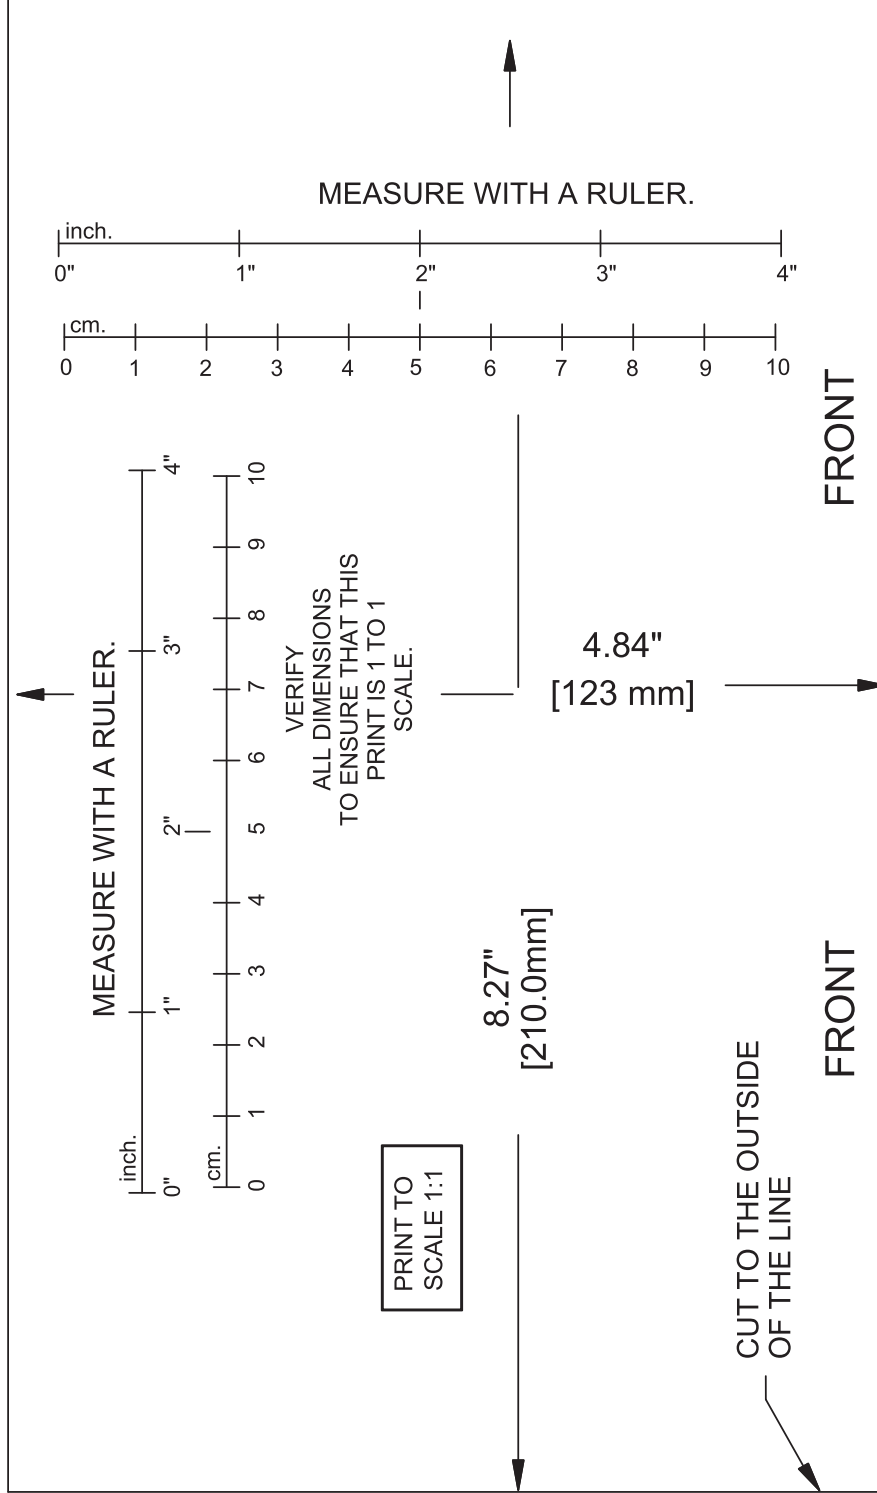

TBUS-203XL MAIN CUT-OUT

1. STOP
2. MEASURE
3. CUT

KRAMER ELECTRONICS, Ltd. IS NOT RESPONSIBLE FOR ANY DAMAGE TO A TABLE OR DESK