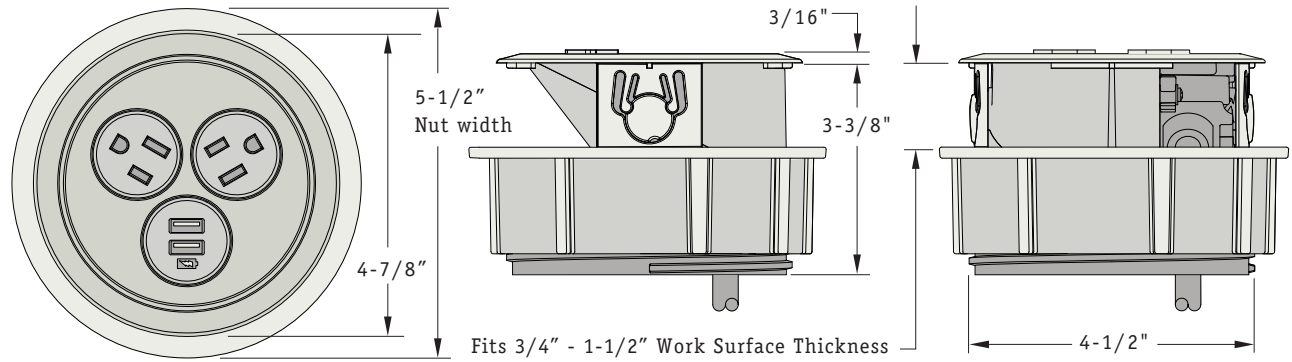

**B Y R N E**

**E c l i p s e**

«—————»

**{Eclipse}** One part charming, one part cheeky, Eclipse is a great way to round out your power and data needs. First you see its modern circular simplex design—then the face cleverly rotates to hide away when not in use. Eclipse’s energetic colors and soft touch finish bring a further hint of play to any fashionable work environment. Three port options. Mounts in surface. With functionality and personality to spare, Eclipse takes well rounded to a whole new level. To learn more, visit us at [www.byrne-electrical.com](http://www.byrne-electrical.com)