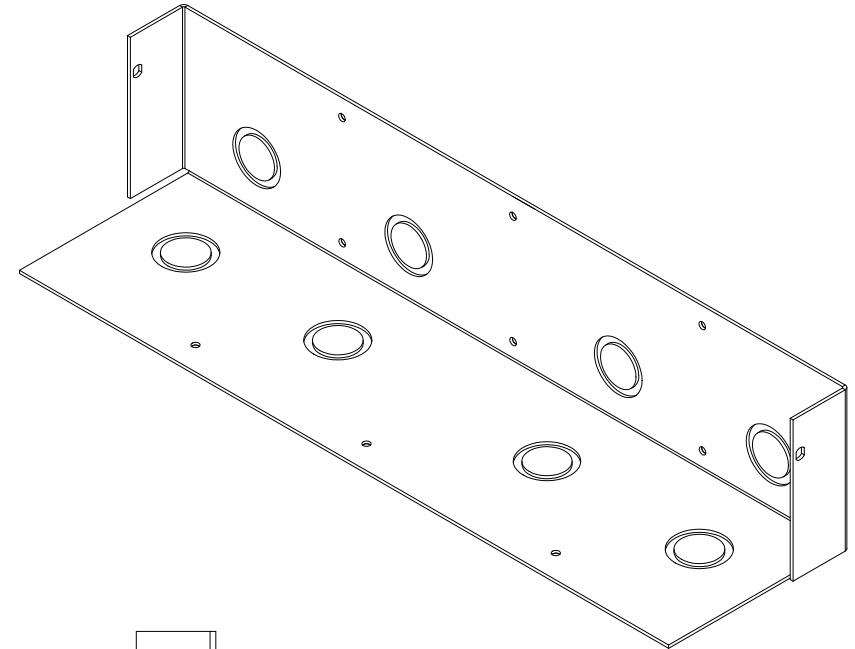

**DOUBLE WIDE SIZE
BACK ACCESS COVER**

24BAC

MATES WITH
VERTICAL SLANT
STYLE POCKET

As part of the Double Wide Stage Pocket System

PROUDLY MADE
IN THE U.S.A.

ACE BACKSTAGE CO
Stage Pocket Systems **Connectivity**
www.acebackstage.com

TOP VIEW

BACK VIEW

SIDE VIEW

REVISION: 11/2019	FINISH : - Electro Deposited Clear Zinc ASTM Certified	COMPATIBLE POCKETS: Any Double Wide Size Stage Pocket: 124/224/324	DESCRIPTION: Back Access Cover for use when installing Double Wide Size Stage Pocket. Made from 14ga CRS.	REV 1 SHEET 1 OF 1
-------------------	--	--	---	-----------------------------