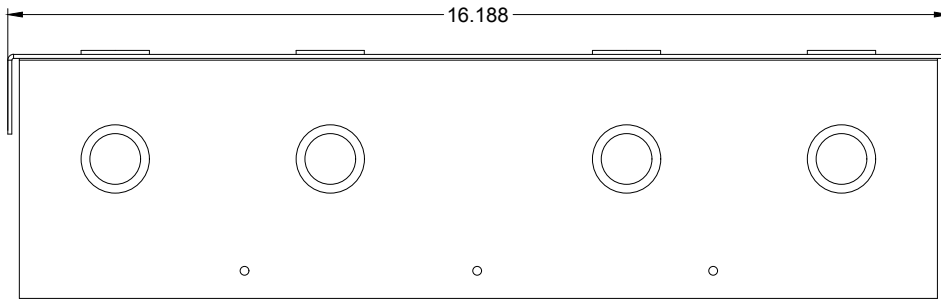

**DOUBLE WIDE SIZE
BACK ACCESS COVER**

24BAC

MATES WITH
VERTICAL SLANT
STYLE POCKET

As part of the Double Wide Stage Pocket System

PROUDLY MADE
IN THE U.S.A.

ACE BACKSTAGE CO
Stage Pocket Systems **Connectivity**
www.acebackstage.com

TOP VIEW

BACK VIEW

SIDE VIEW

REVISION: 11/2019	FINISH : - Electro Deposited Clear Zinc ASTM Certified	COMPATIBLE POCKETS: Any Double Wide Size Stage Pocket: 124/224/324	DESCRIPTION: Back Access Cover for use when installing Double Wide Size Stage Pocket. Made from 14ga CRS.	REV 1 SHEET 1 OF 1
-------------------	--	--	---	-----------------------------