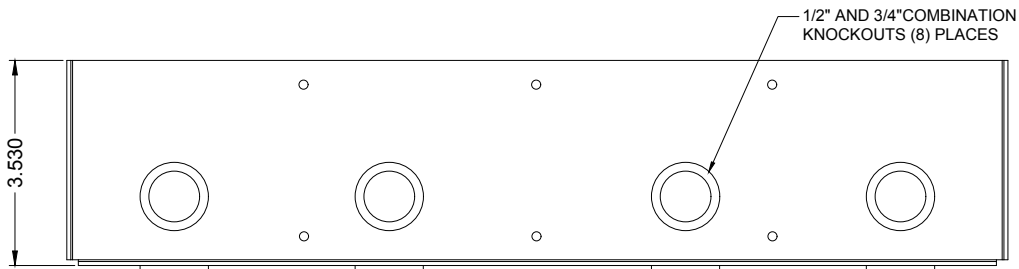

**DOUBLE WIDE SIZE
BACK ACCESS COVER**

24BAC

MATES WITH
VERTICAL SLANT
STYLE POCKET

As part of the Double Wide Stage Pocket System

PROUDLY MADE
IN THE U.S.A.

ACE BACKSTAGE CO
Stage Pocket Systems **Connectivity**
www.acebackstage.com

TOP VIEW

BACK VIEW

SIDE VIEW

REVISION: 11/2019	FINISH : - Electro Deposited Clear Zinc ASTM Certified	COMPATIBLE POCKETS: Any Double Wide Size Stage Pocket: 124/224/324	DESCRIPTION: Back Access Cover for use when installing Double Wide Size Stage Pocket. Made from 14ga CRS.	REV 1 SHEET 1 OF 1
-------------------	--	--	---	-----------------------------