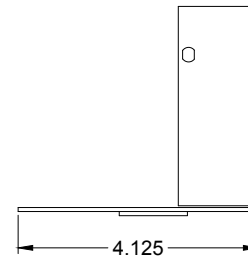

**DOUBLE WIDE SIZE
BACK ACCESS COVER**

24BAC

MATES WITH
VERTICAL SLANT
STYLE POCKET

As part of the Double Wide Stage Pocket System

PROUDLY MADE
IN THE U.S.A.

ACE BACKSTAGE CO
Stage Pocket Systems **Connectivity**
www.acebackstage.com

TOP VIEW

BACK VIEW

SIDE VIEW

REVISION: 11/2019	FINISH : - Electro Deposited Clear Zinc ASTM Certified	COMPATIBLE POCKETS: Any Double Wide Size Stage Pocket: 124/224/324	DESCRIPTION: Back Access Cover for use when installing Double Wide Size Stage Pocket. Made from 14ga CRS.	REV 1 SHEET 1 OF 1
-------------------	--	--	---	-----------------------------